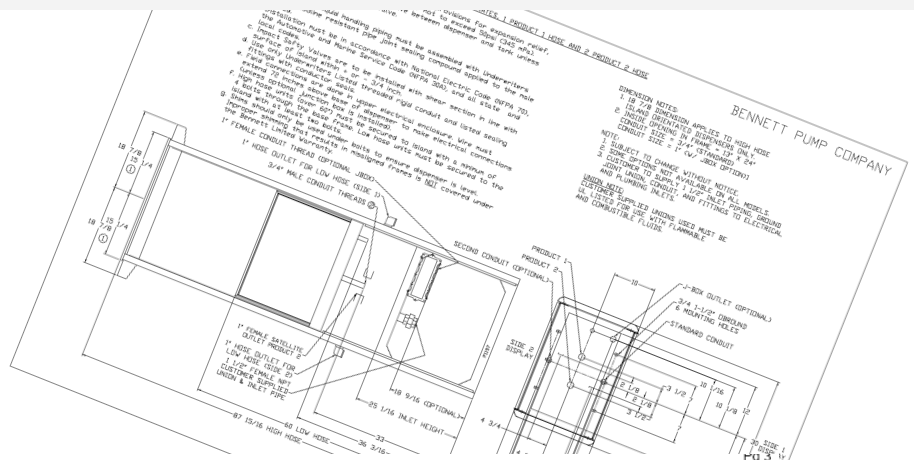

Need to Know

Volume 1, Issue 107

April 10, 2006

New Footprint Drawings for All Dispensers

Effective immediately, we will no longer be furnishing an inlet ground joint union or riser pipe with new REMOTE dispenser models. We will continue to furnish an inlet union and riser pipe on all SUCTION pump models.

Please find enclosed a CD of footprint drawings for both the Horizon2 retail multi-product dispensers that reflects the new footprint drawing numbers. These booklets of drawings are also available on our web sites: www.bennettpump.com for the 3k series and www.bennettusa.com for the Horizon2 drawings.

Revised Footprint Drawings for All Bennett Dispensers

Revised 3k Price Lists to reflect the new footprint drawing numbers. Prices did NOT change.

Inlet unions and riser pipes are furnished only for SUCTION models.