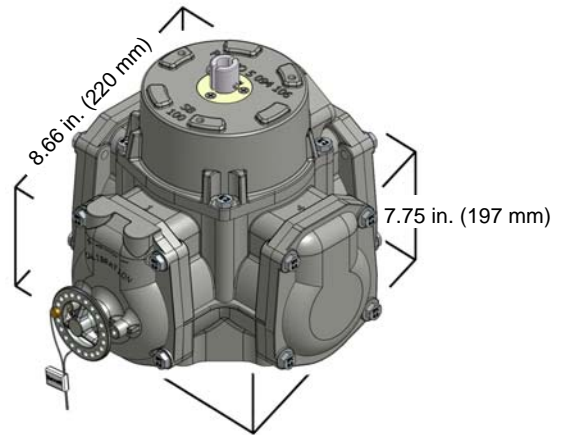

Bennett Pump Components

Overall Meter Dimensions

Electronic Calibration

WEIGHT: 4.7 kg
(10 lbs)

Mechanical Calibration

Top View - Electronic

Top View - Mechanical

Bottom View - Electronic

Side View - Mechanical

Bottom View - Mechanical

Front/Side View - Electronic

Back View
Mechanical or Electronic

Front View - Mechanical