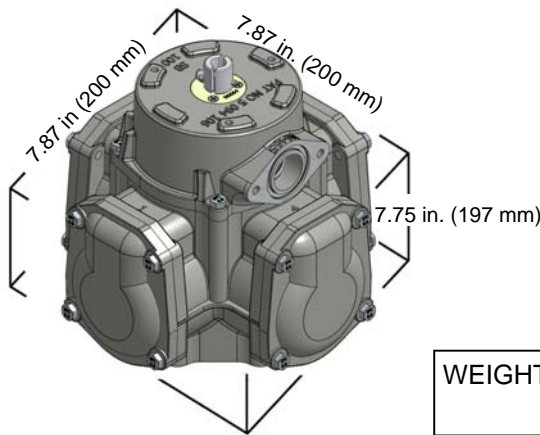

Bennett Pump Components

Overall Meter Dimensions

Electronic Calibration

WEIGHT: 4.7 kg
(10 lbs)

Mechanical Calibration

Top View - Electronic

Top View - Mechanical

Bottom View - Electronic

Side View - Mechanical

Bottom View - Mechanical

Front/Side View - Electronic

Back View
Mechanical or Electronic

Front View - Mechanical