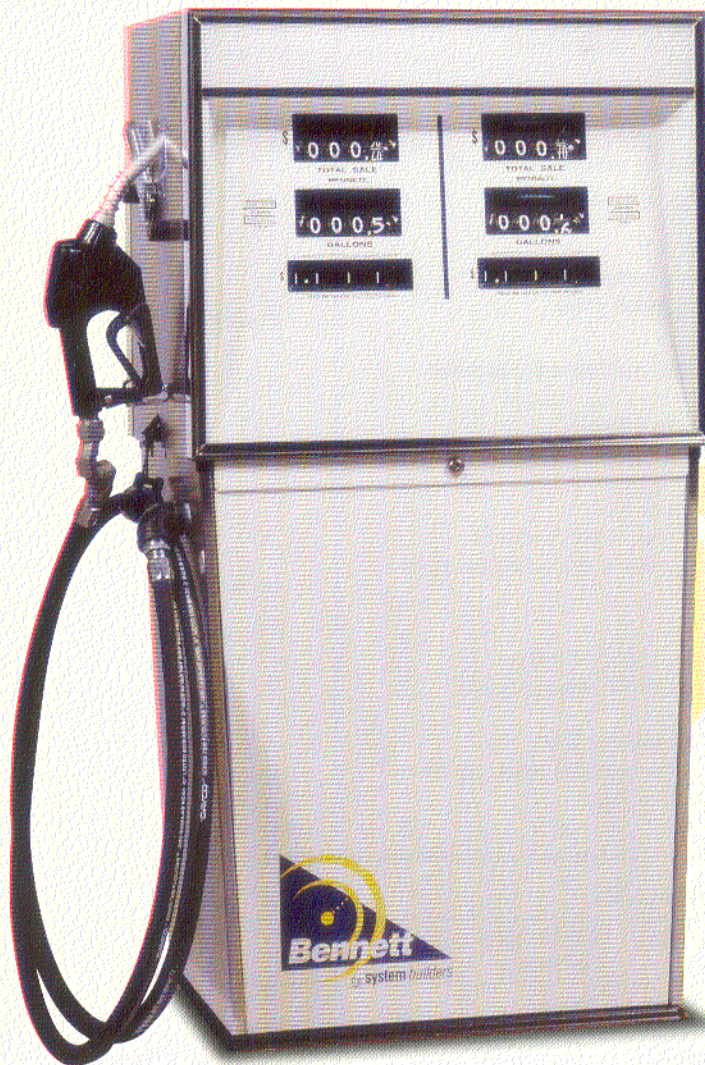

HERITAGE 4000 SERIES

THE WORKHORSE OF RETAIL PUMPING

- Broad Selection of Durable Models
- Affordable Mechanical Dispensing
- Traditional Cabinet Design
- Glass Enclosed, Lighted Dial Face
- Retail Mechanical Computer